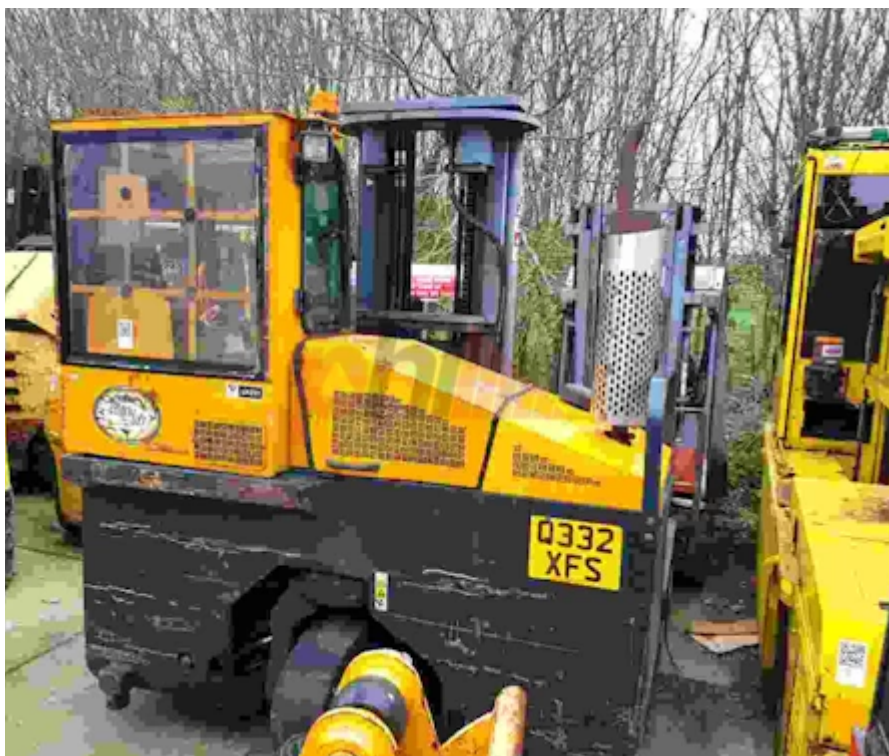

Specification

Stock No	634371
Type	4 WAY
Make	COMBILIFT
Model	C4000 NATURAL GAS
Year	2004
Euromast	3F550
Hours	7061
Capacity	4000 kg
Lift height	5500
Values	
Quality Rating	3

Mechanical

Character.	
Load Centre (c)	600 mm
Operating mode (Characteristic)	Seated

Visual

Appearance: Good Appearance for age.

Mechanical Status: Good working condition

More: [Click here for more photos](#)